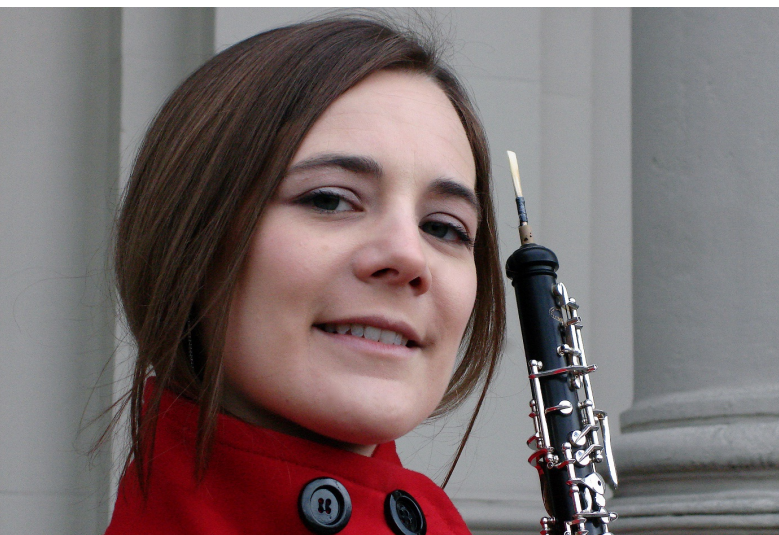

Institute of Continuing Education

Double reed players' weekend

Weekend course at Madingley Hall: 30 May – 1 June 2014

Enjoyment of performance and developing control of your instrument are the focus of this relaxed and informal course for oboe, bassoon and other double reed players. The tutors, **Shelly Organ** and **Holly Randall**, are both experienced orchestral performers and teachers, and are members of the acclaimed Gallimaufry Ensemble – resident wind ensemble at Dartington International Summer School 2011–2013. The course is open to anyone of Grade 6 standard or above.

Enjoy the Cambridge 'college' experience at Madingley Hall

Madingley Hall is a 16th-century manor house situated in the tranquil village of Madingley on the outskirts of Cambridge. As a student you will enjoy meals in the elegant Dining Hall and first-rate facilities in an atmospheric and inspiring setting. You can choose to stay at the Hall for the duration of your course, or attend as a non-resident.